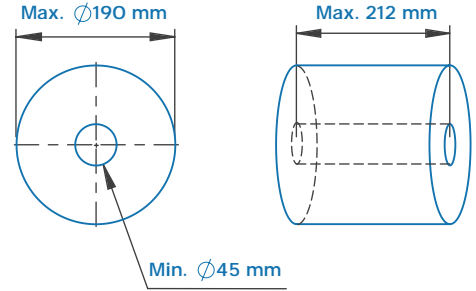

NATURE SERIES

AUTOCUT TOWEL DISPENSER

Dimensions

Roll Paper Dimensions

Type	Manuel
Item No	912010
Barkode	8697461913141
Colour	White
Plastic Material	ABS
Mounting Type	Wall mount
Packaging Dimensions* (mm)	356 (l) x 278 (w) x 433 (h)
Gross Weight (kg)	3,65
Net Weight (kg)	2,81
Paper service length (cm)	24,5
TOWEL rulo ölçüleri (mm)	Max. 212 (w) x max. Ø190, iç çap min. 45
Case Quantity (pcs.)	1

*Dimensions: l: Length, w: Width, h: Height

ALWAYS CLEAN.
ALWAYS FRESH.