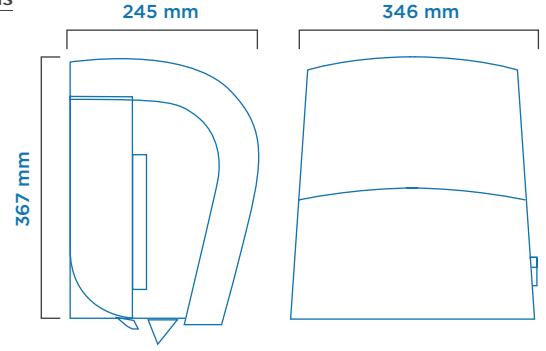

NATURE SERIES

AUTOCUT TOWEL DISPENSER

Dimensions

Roll Paper Dimensions

Type	Manuel
Item No	912010
Barkode	8697461913141
Colour	White
Plastic Material	ABS
Mounting Type	Wall mount
Packaging Dimensions* (mm)	356 (l) x 278 (w) x 433 (h)
Gross Weight (kg)	3,65
Net Weight (kg)	2,81
Paper service length (cm)	24,5
TOWEL rulo ölçüleri (mm)	Max. 212 (w) x max. Ø190, iç çap min. 45
Case Quantity (pcs.)	1

*Dimensions: l: Length, w: Width, h: Height

ALWAYS CLEAN.
ALWAYS FRESH.